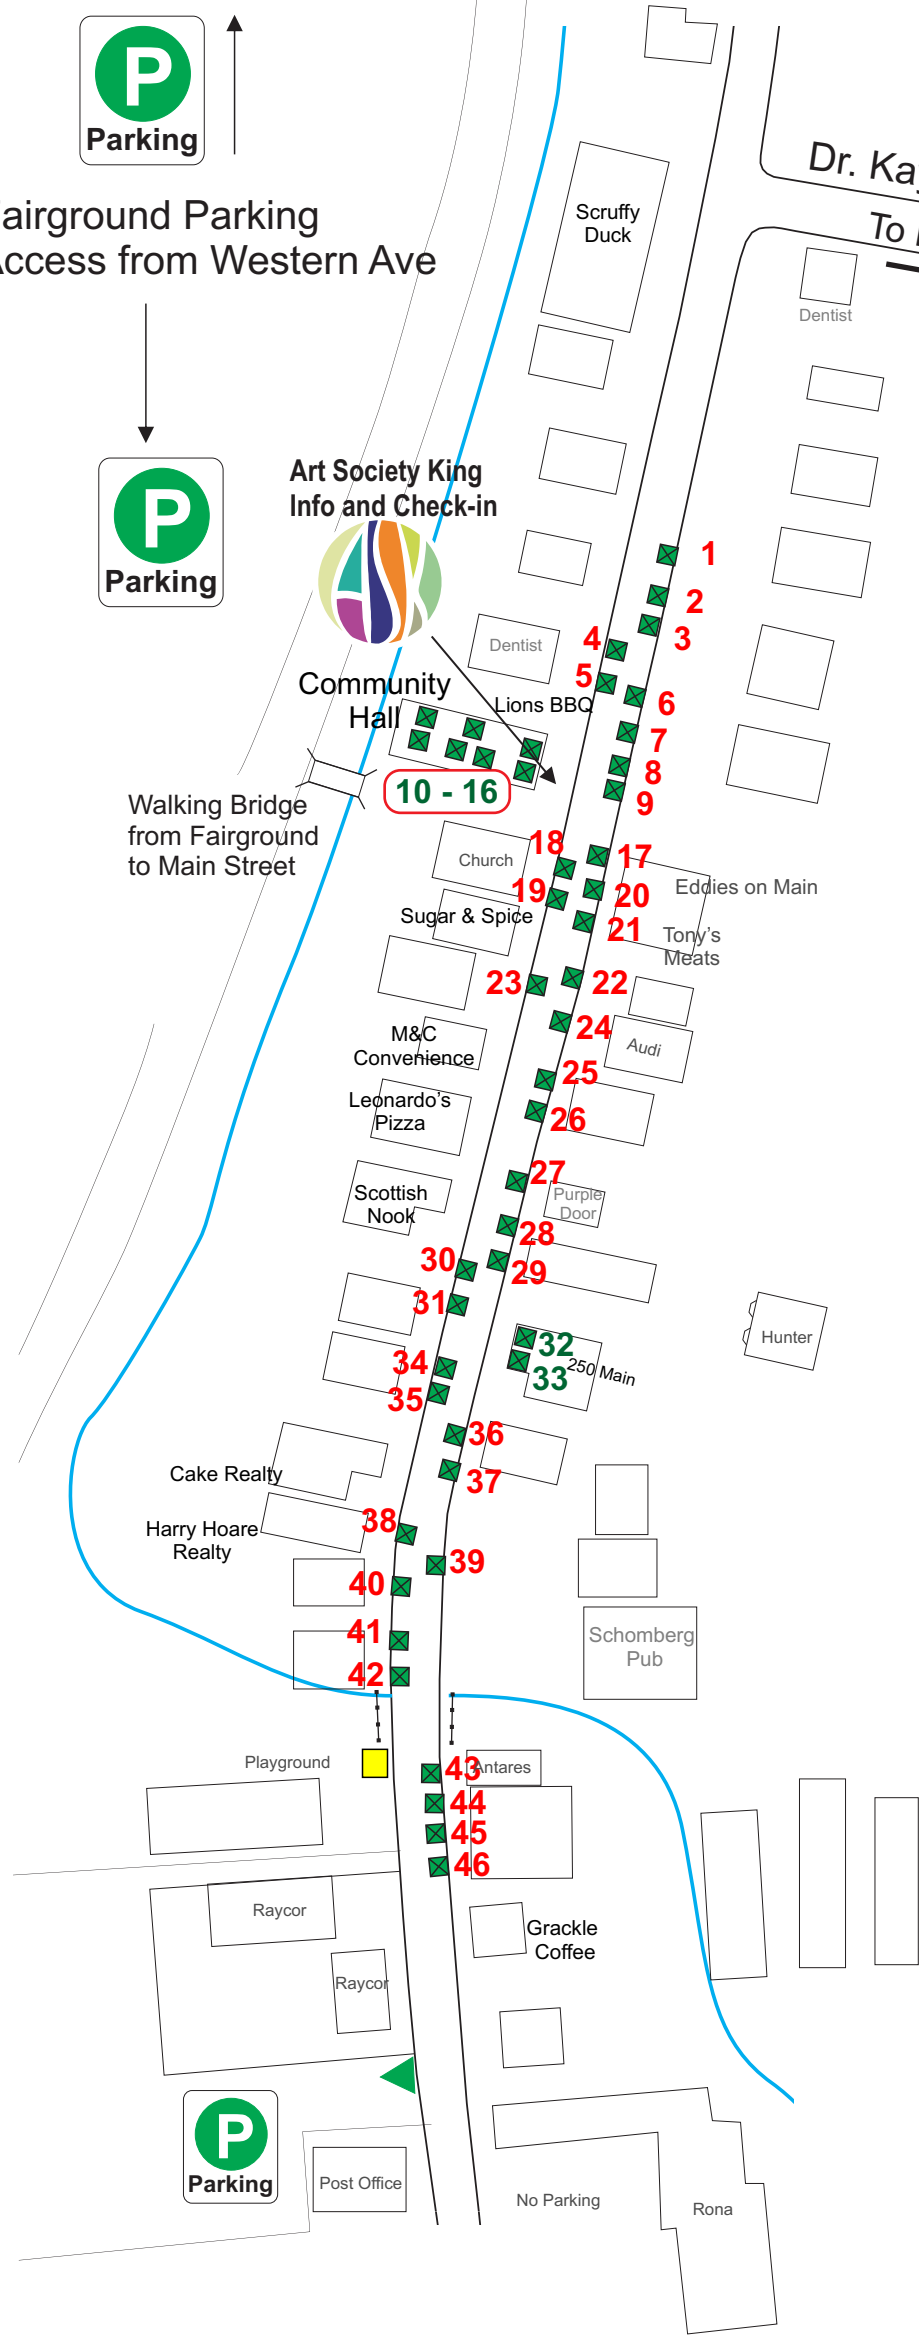

ARTISTS LOCATIONS

Additional Parking at old Arena

Fairground Parking
Access from Western Ave

Art Society King
Info and Check-in

Community
Hall

Walking Bridge
from Fairground
to Main Street

10 - 16

Cake Realty
Harry Hoare
Realty

Post Office

No Parking

Rona

Dr. Kay

To Hwy 27

- | | | |
|----|----------------------|------------------------|
| 1 | Janna Kozoub | Oil/Sculpture |
| 2 | Devinder Singh | Woodworking |
| 3 | Aloel Cristal | Clay/Wool |
| 4 | Michele Rose | Acrylic |
| 5 | Josée Savaria | Mixed Media |
| 6 | Steve Silverman | Photography |
| 7 | Jane Stysinski | Oil |
| 8 | Lucy Quintero | Oil |
| 9 | Tom Wray | Photography |
| 10 | Mary Shaver | Acrylic |
| 11 | Karen Hunter | Jewellery |
| 12 | Dominick Petrunaro | Photography indoor |
| 13 | George Burt | Woodturning |
| 14 | Michelle Hudson | Ink on Yupo Paper |
| 15 | Olaf | Oil |
| 16 | Jie Yui | Watercolour |
| 17 | Local Colour Aurora | Oil/Acrylic |
| 18 | Lynn Wilson | Mixed Media |
| 19 | Bill Lunshof | Oil |
| 20 | Ileen Kohn | Oil |
| 21 | Olena Lopatina | Oil |
| 22 | Alexandra K Conrad | Acrylic/Oil |
| 23 | Mary Morganelli | Acrylic/Watercolour |
| 24 | Darlene Winfield | Oil/Acrylic |
| 25 | Paul Meiorin | Acrylic |
| 26 | Tiziana D'Angelo | Acrylic |
| 27 | Anne Reimer | Oil/Watercolour |
| 28 | Debra Gibbs | Fine Porcelain Pottery |
| 29 | Mahtab Abdollahi | Acrylic/Mixed Media |
| 30 | Robert Ball | Raku Clay |
| 31 | Brigitte Granton | Oil |
| 32 | Cobbled Path | Photography indoor |
| 33 | Catharine Somerville | Oil/Watercolour |
| 34 | Laura Mark | Leather Jewellery |
| 35 | Michael Blom | Woodworking |
| 36 | Maryam Ebrahimi | Acrylic |
| 37 | Jamie MacLean | Oil |
| 38 | Claustro | Sculpture/Acrylic |
| 39 | Gaia Orion | Oil |
| 40 | Robert McAfee | Oil |
| 41 | Hoda Nicholas | Oil |
| 42 | Karola Steinbrecher | Acrylic |
| 43 | Carlo Allion | Oil/Mixed Media |
| 44 | Holly Speers | Pottery |
| 45 | Paul Conlan | Jewellery |
| 46 | Silvia Phillips | Oil |